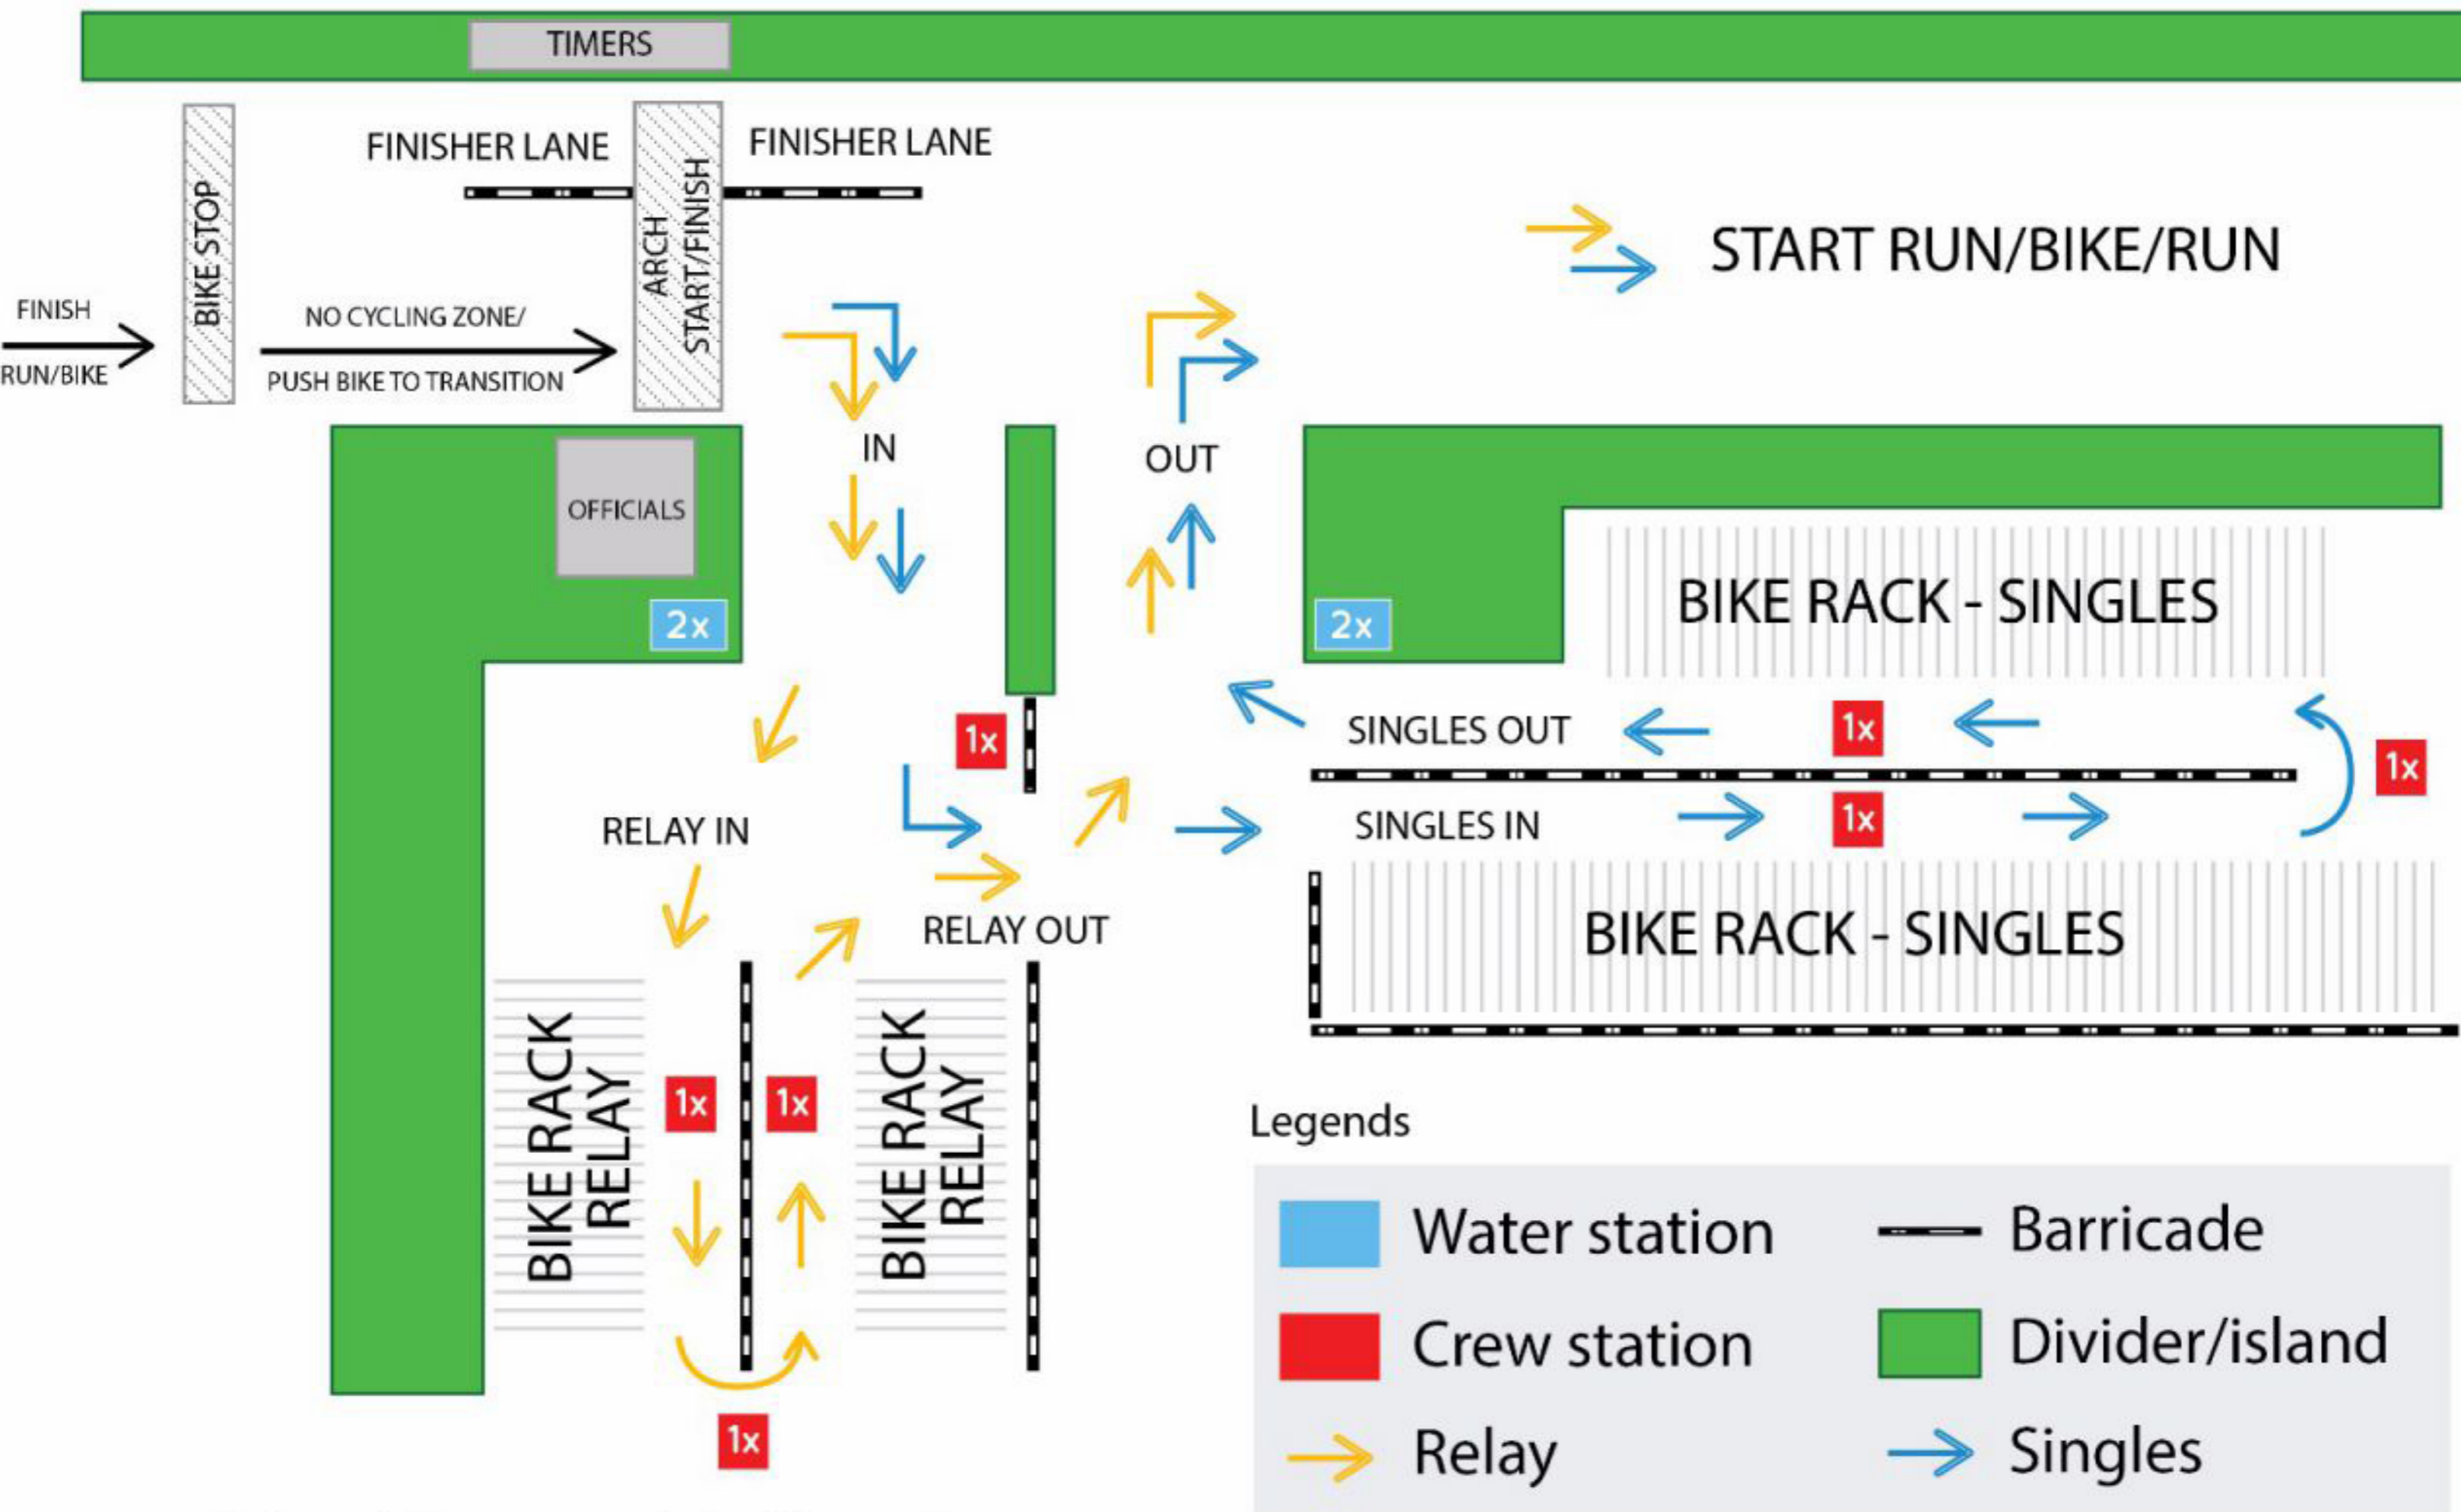

VENUE : LABUAN INTERNATIONAL LAWN BALL ARENA - PARKING LOT

Assigned crew :

- 1x = 1 person crew
- 2x = 2 person crew

Transition area:

1. Singles to follow blue arrow
2. Relay to follow orange arrow.
3. Relay partner to wait in rack area for transition. Wristband to be passed between partners.